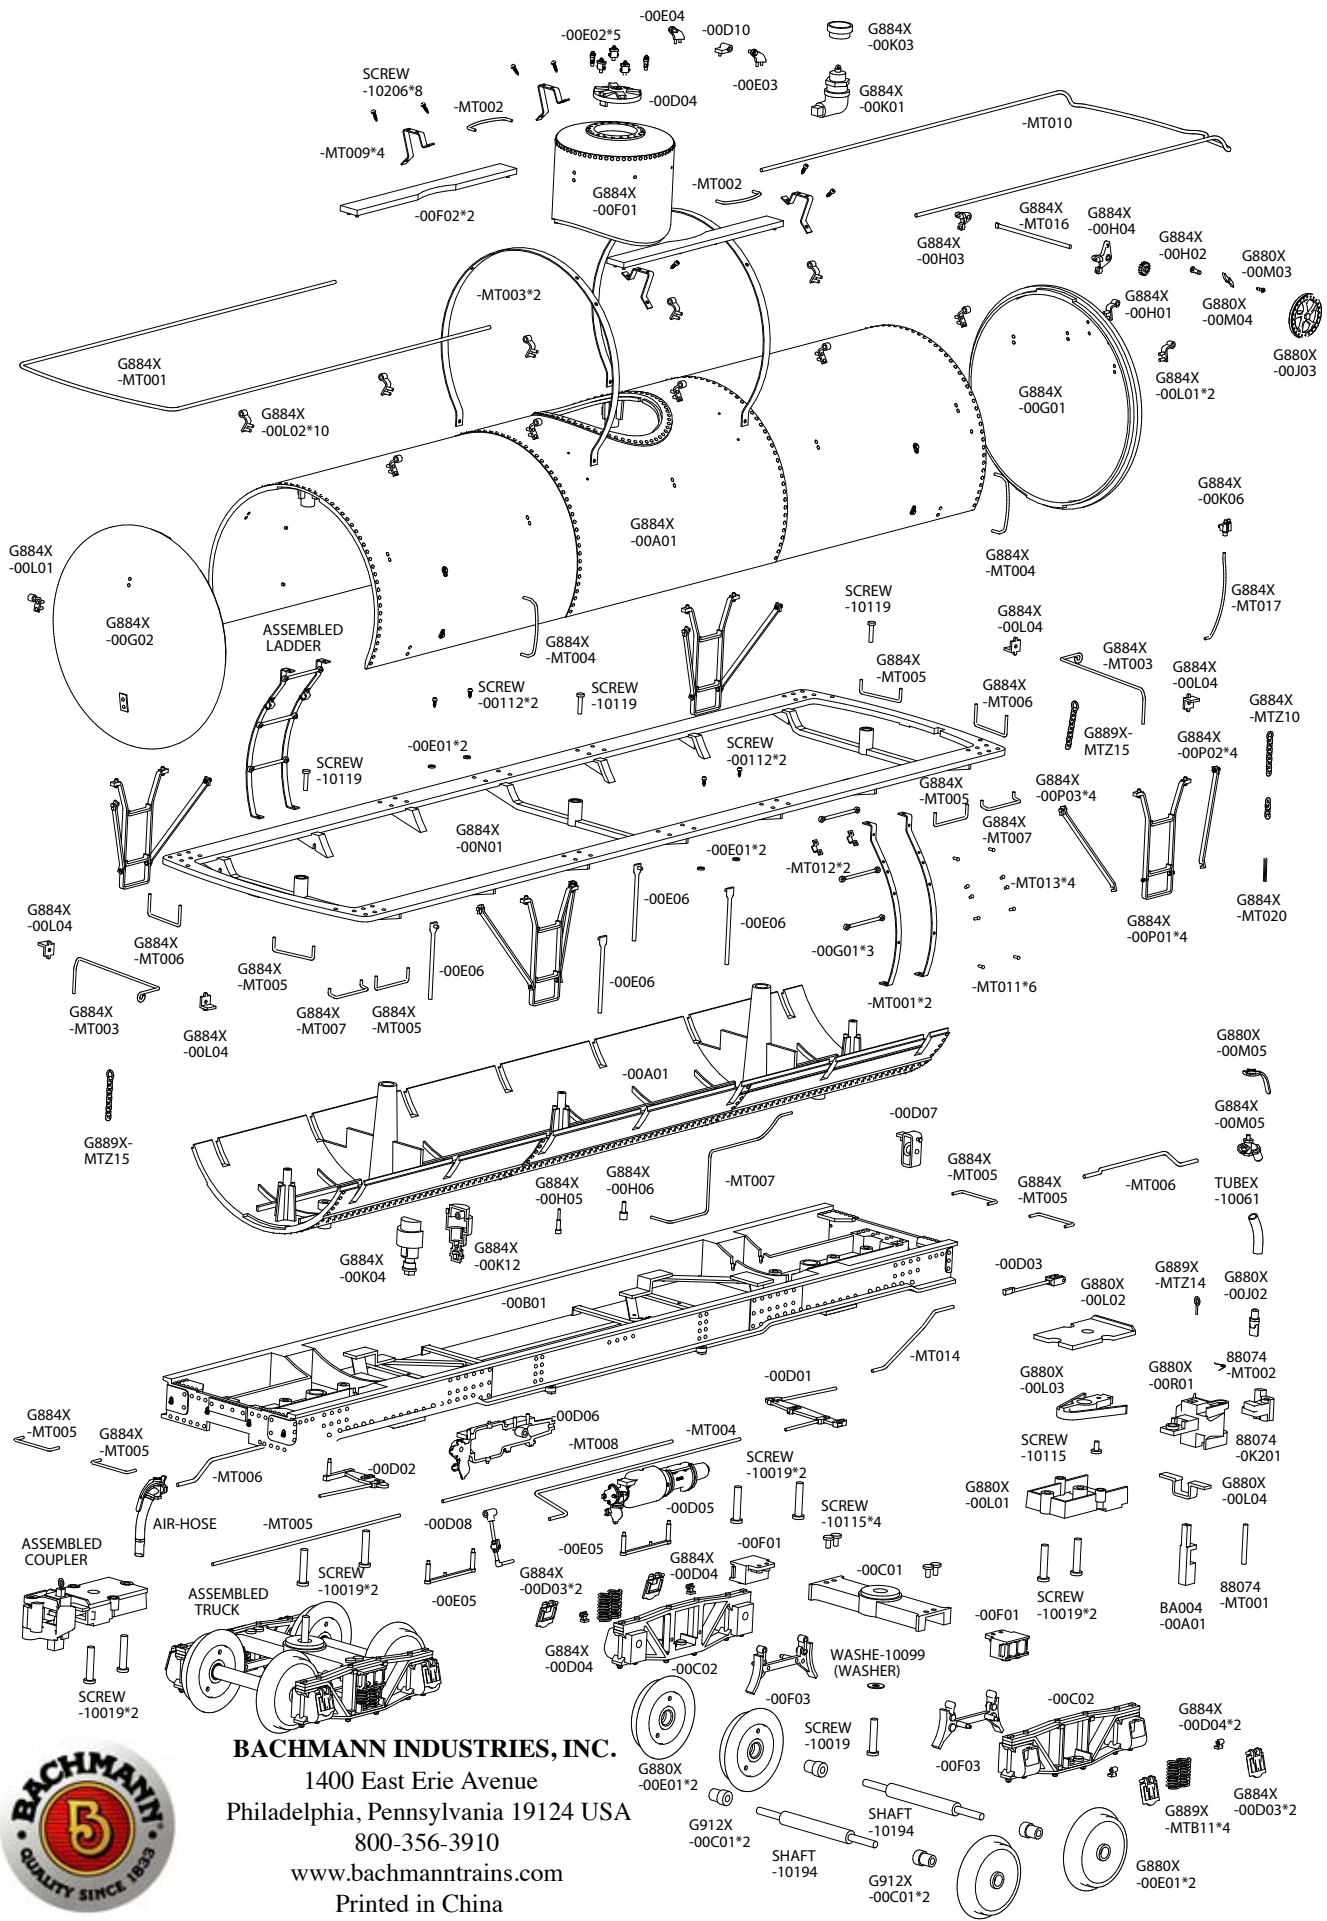

1:20.3 NARROW FRAME TANK CAR

BACHMANN INDUSTRIES, INC.
 1400 East Erie Avenue
 Philadelphia, Pennsylvania 19124 USA
 800-356-3910
 www.bachmanntrains.com
 Printed in China